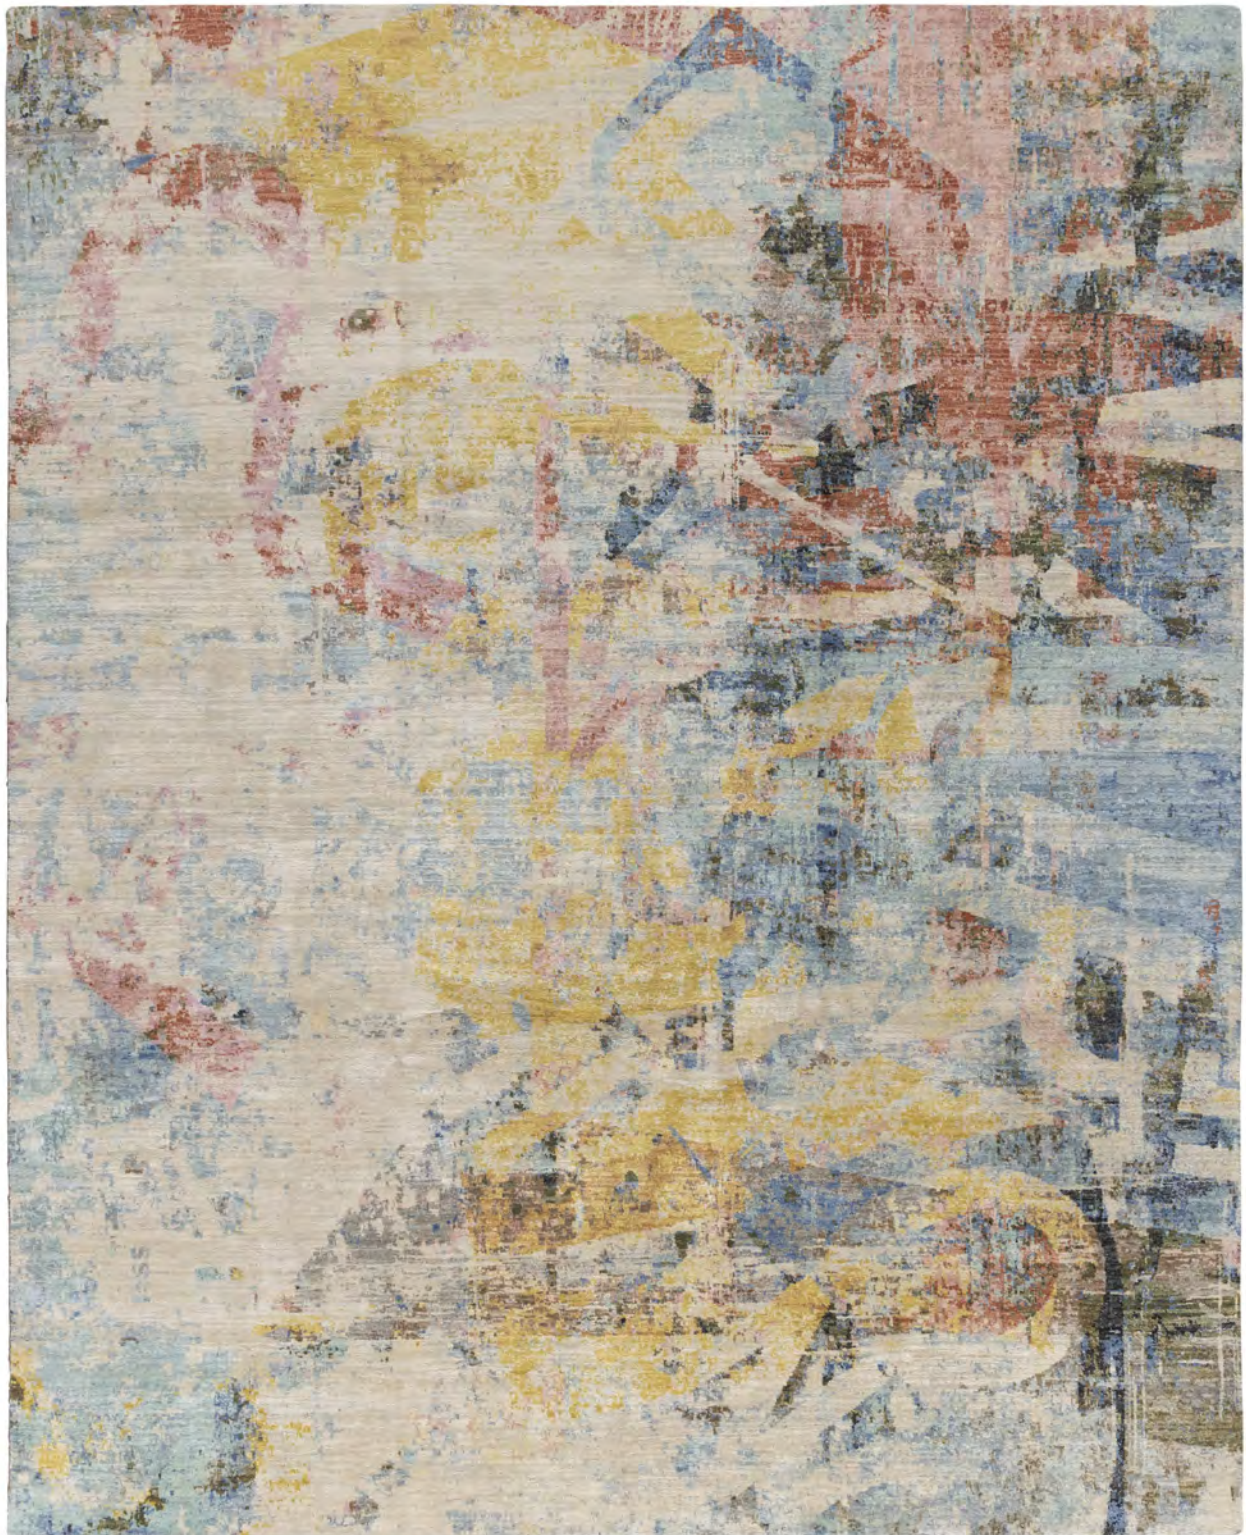

STARR
ICE GOLD

BUSHWICK GRAFFITI
WOOL & SILK

INDIA
ALE.GR8385S
IPER9

Due to the nature of our handmade products and printed materials, the finished standard size and color of each rug may vary slightly. Rug pictured is an 8 x 10 design unless otherwise noted.