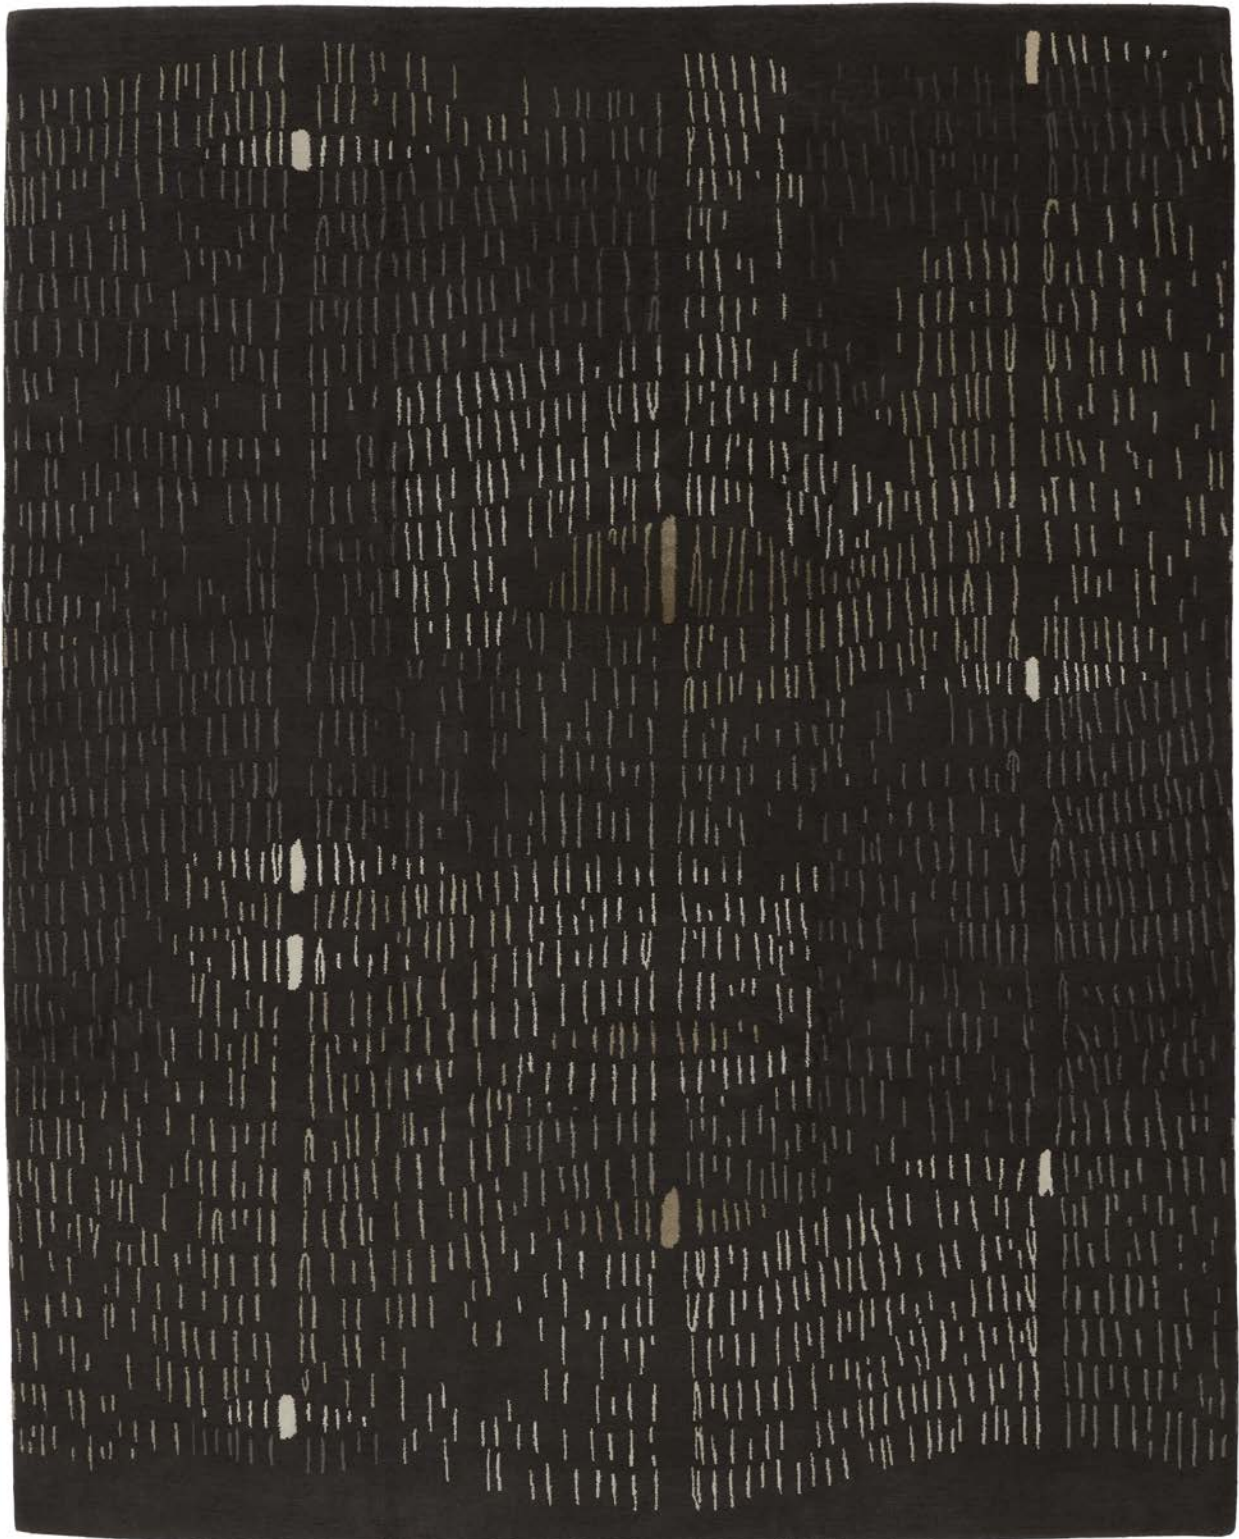

PRATI II
CHARCOAL

DR Kevin Walz
Wool and Silk

NEPAL

AMH.PRA2CH
Shakti AW

Due to the nature of our handmade products and printed materials, the finished standard size and color of each rug may vary slightly. Rug pictured is an 8 x 10 design unless otherwise noted.