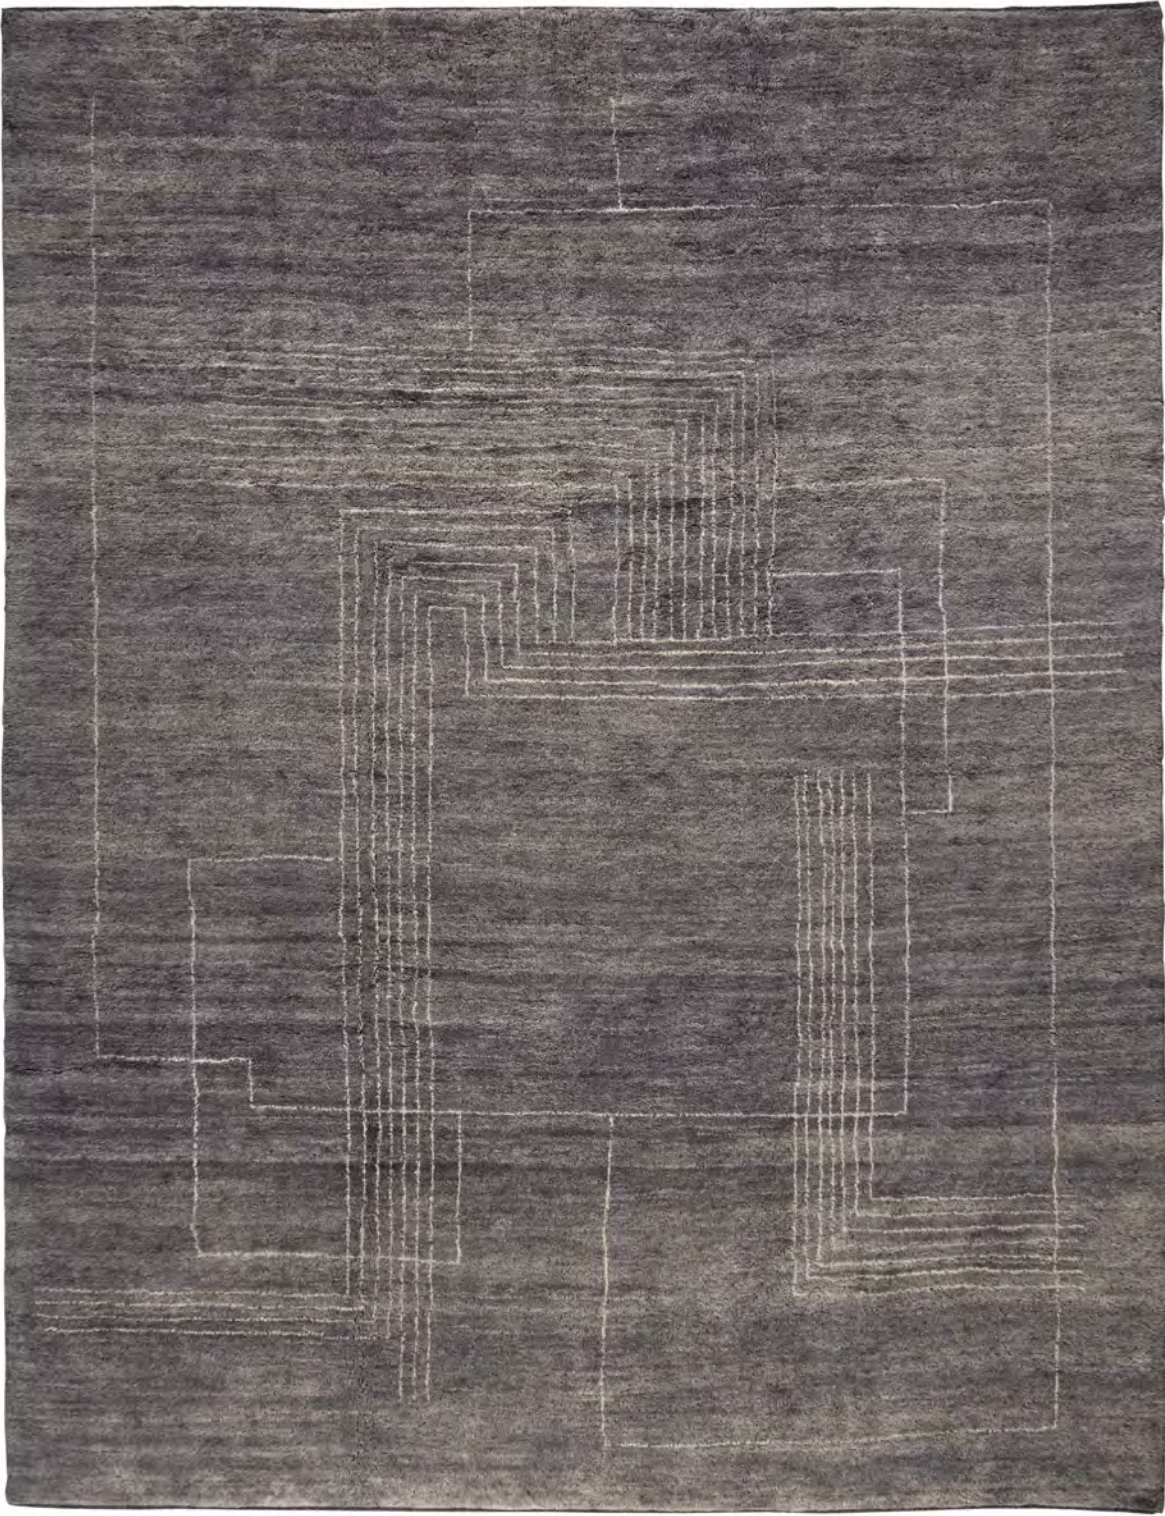

NEXUS
CHARCOAL

New Textures
100% Wool

INDIA

ANG.KF2080
IPER5

Due to the nature of our handmade products and printed materials, the finished standard size and color of each rug may vary slightly.
Rug pictured is an 8 x 10.