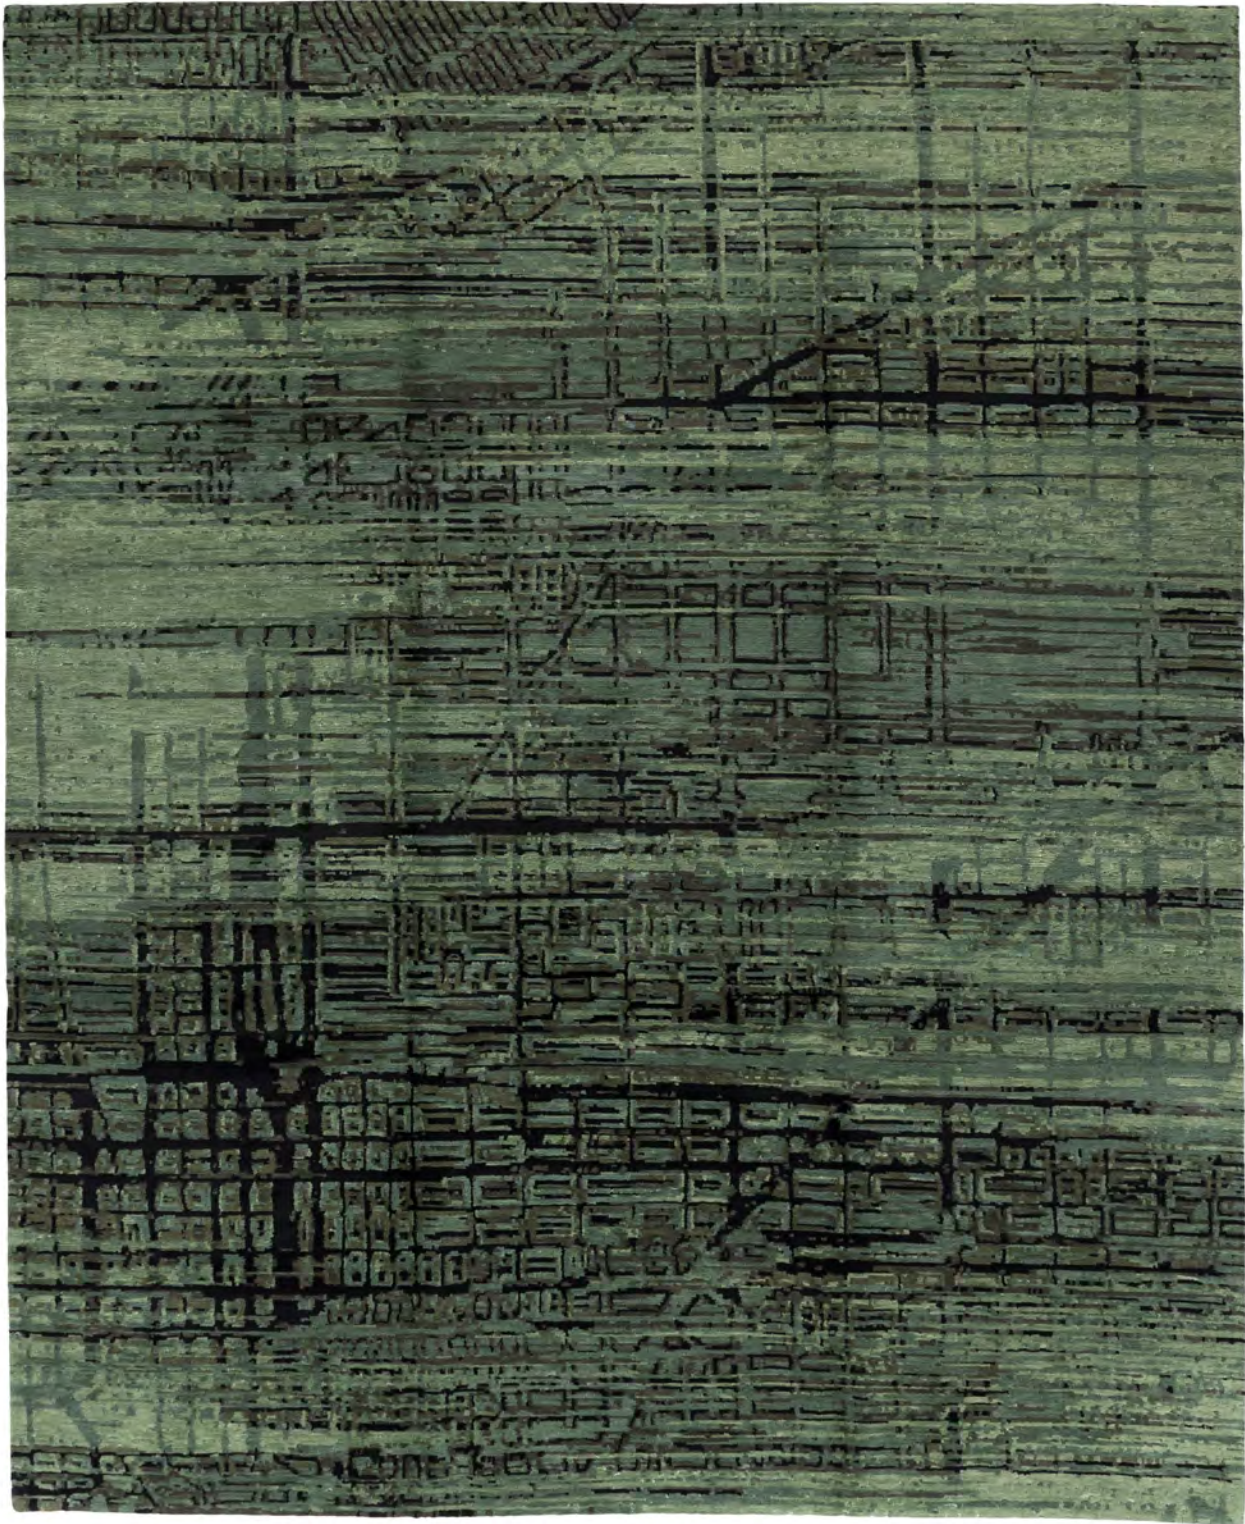

MATRIX
EMERALD

SCULPTED
WOOL & SILK

NEPAL

ALP.TEJ39EM
SHAKTIAW

Due to the nature of our handmade products and printed materials, the finished standard size and color of each rug may vary slightly. Rug pictured is an 8 x 10 design unless otherwise noted.