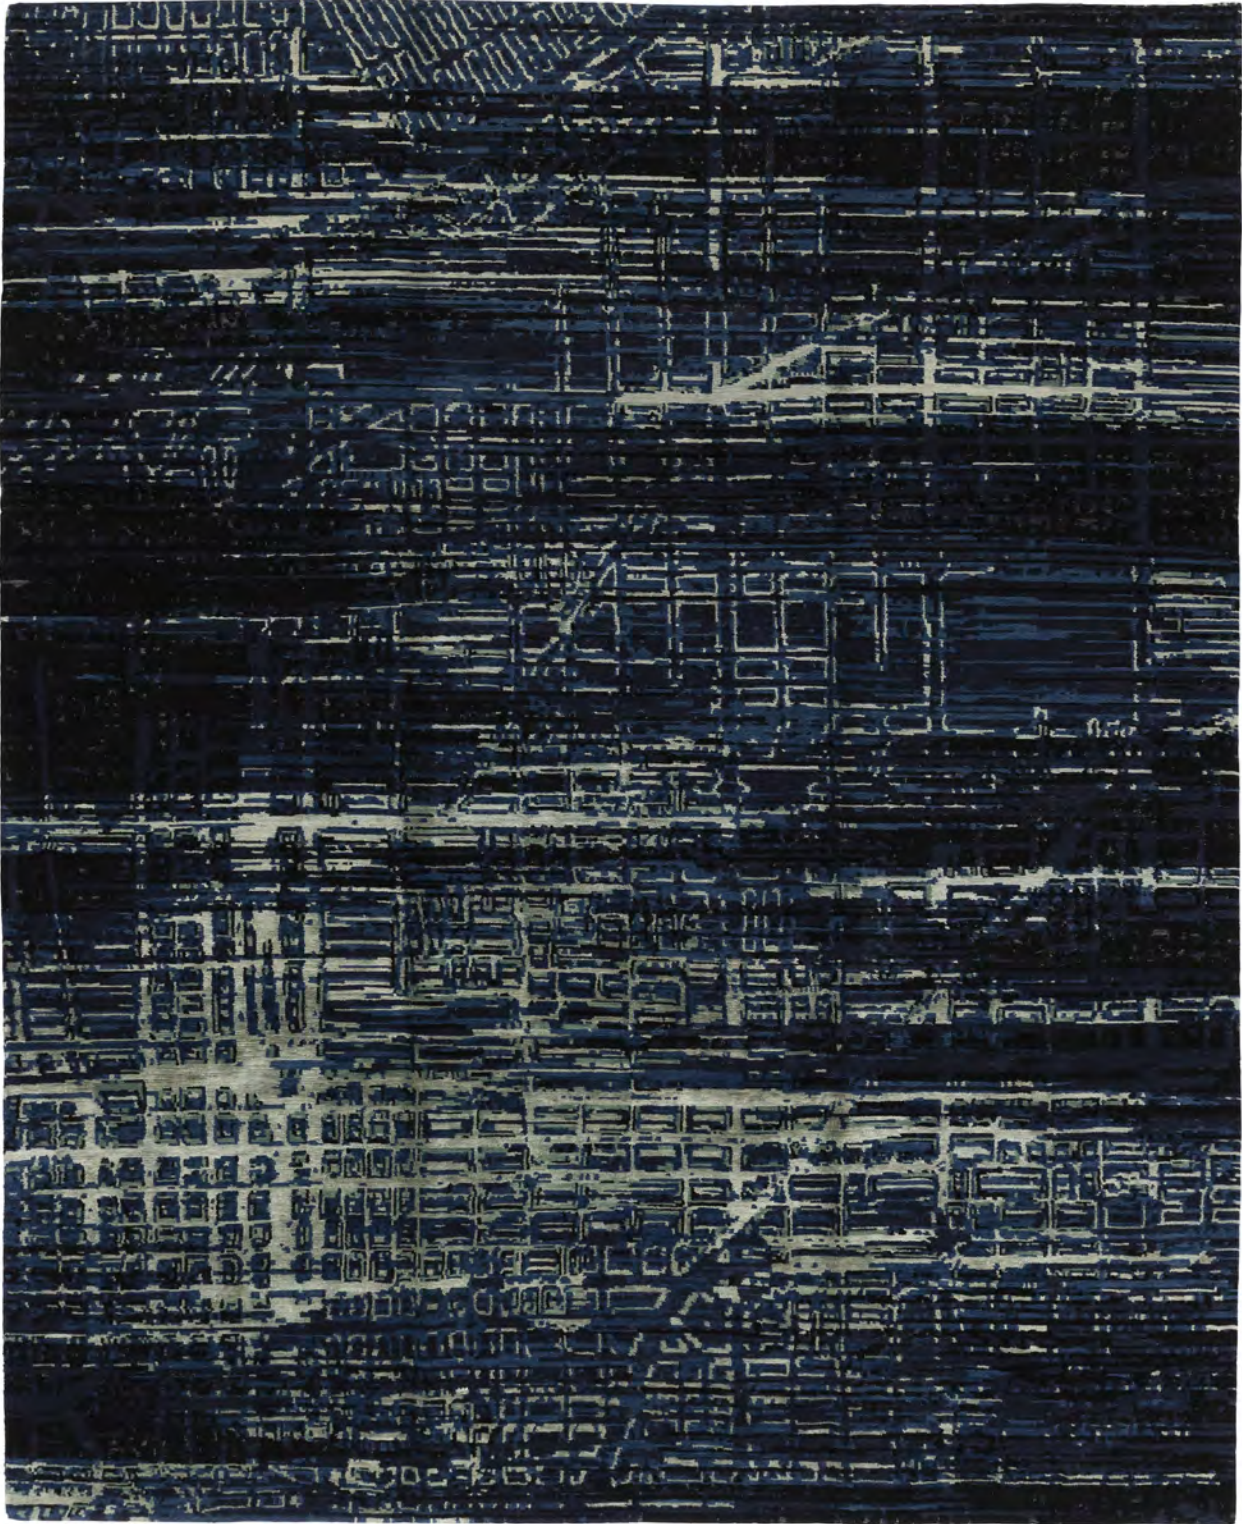

MATRIX
DARK BLUE

SCULPTED
WOOL & SILK

NEPAL

ALP.TEJ39DB
SHAKTIAW

Due to the nature of our handmade products and printed materials, the finished standard size and color of each rug may vary slightly. Rug pictured is an 8 x 10 design unless otherwise noted.