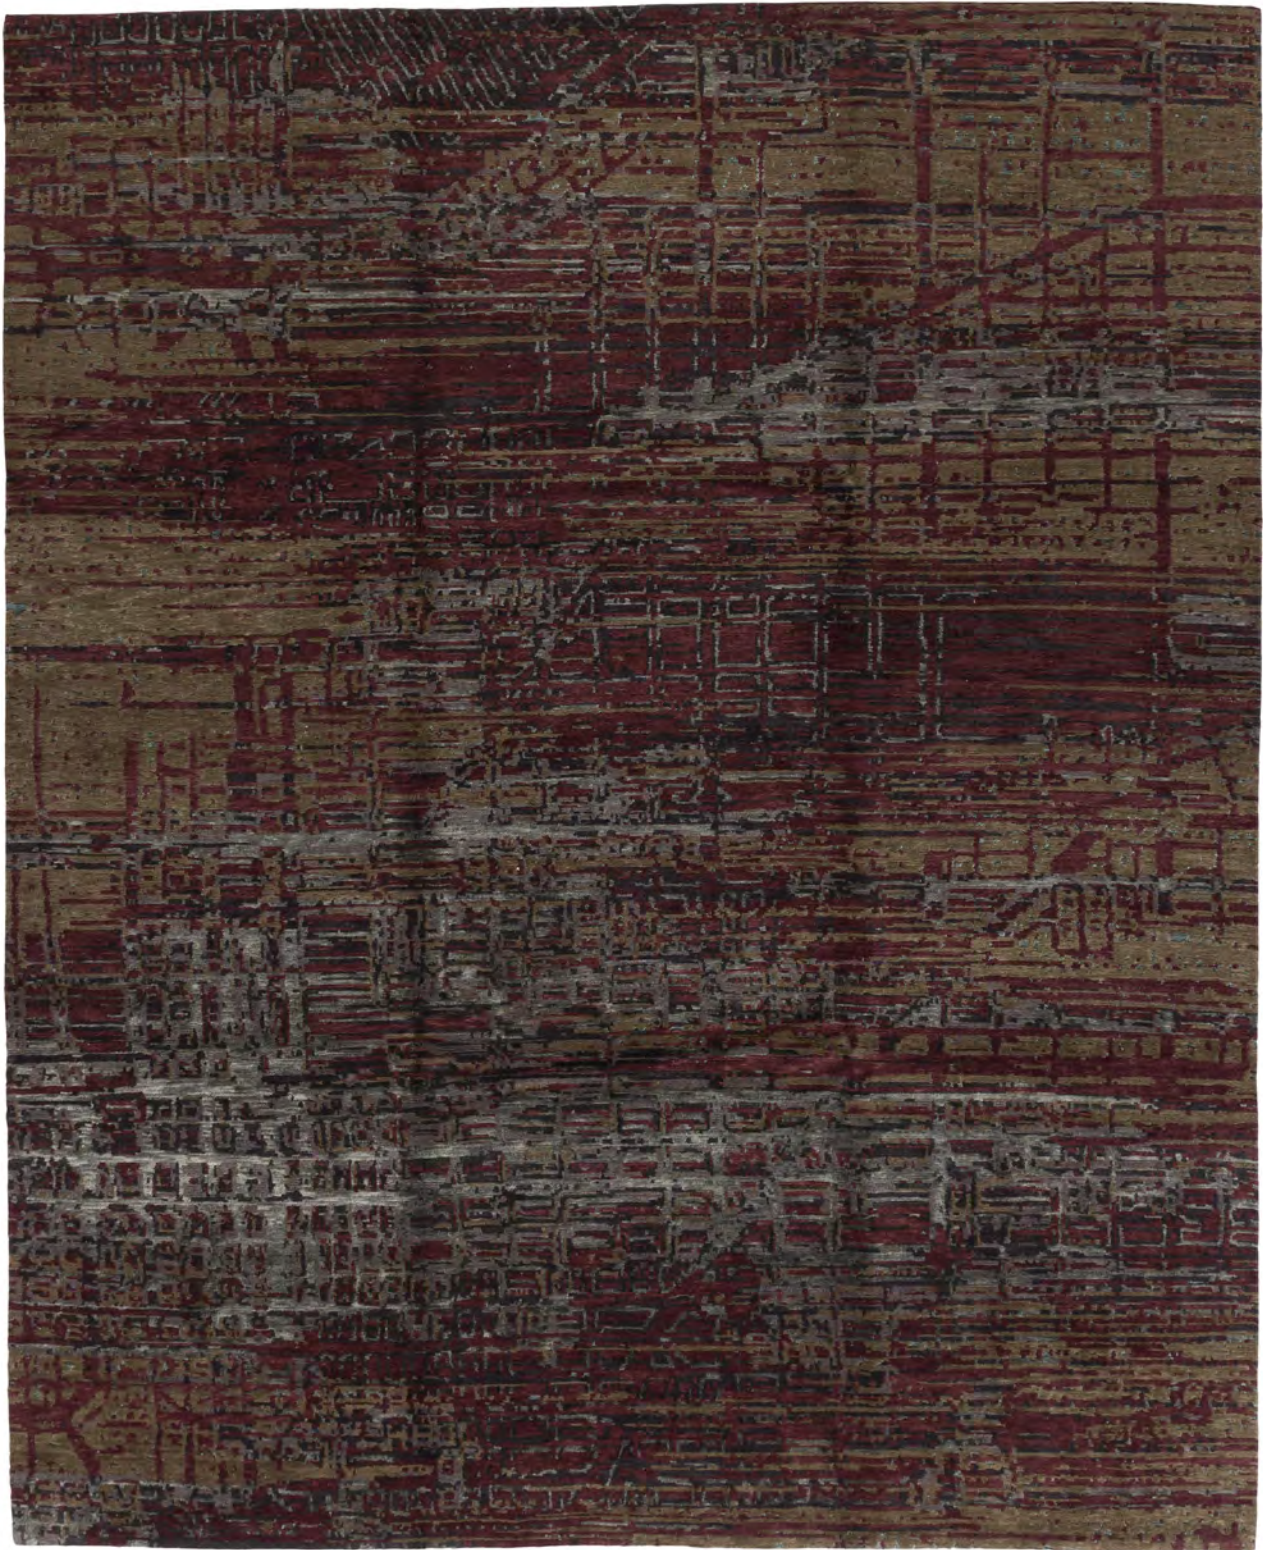

MATRIX II
MAROON

SCULPTED
WOOL, SILK & LINEN

NEPAL

ALQ.TEJ39PU
SHAKTIAW

Due to the nature of our handmade products and printed materials, the finished standard size and color of each rug may vary slightly. Rug pictured is an 8 x 10 design unless otherwise noted.