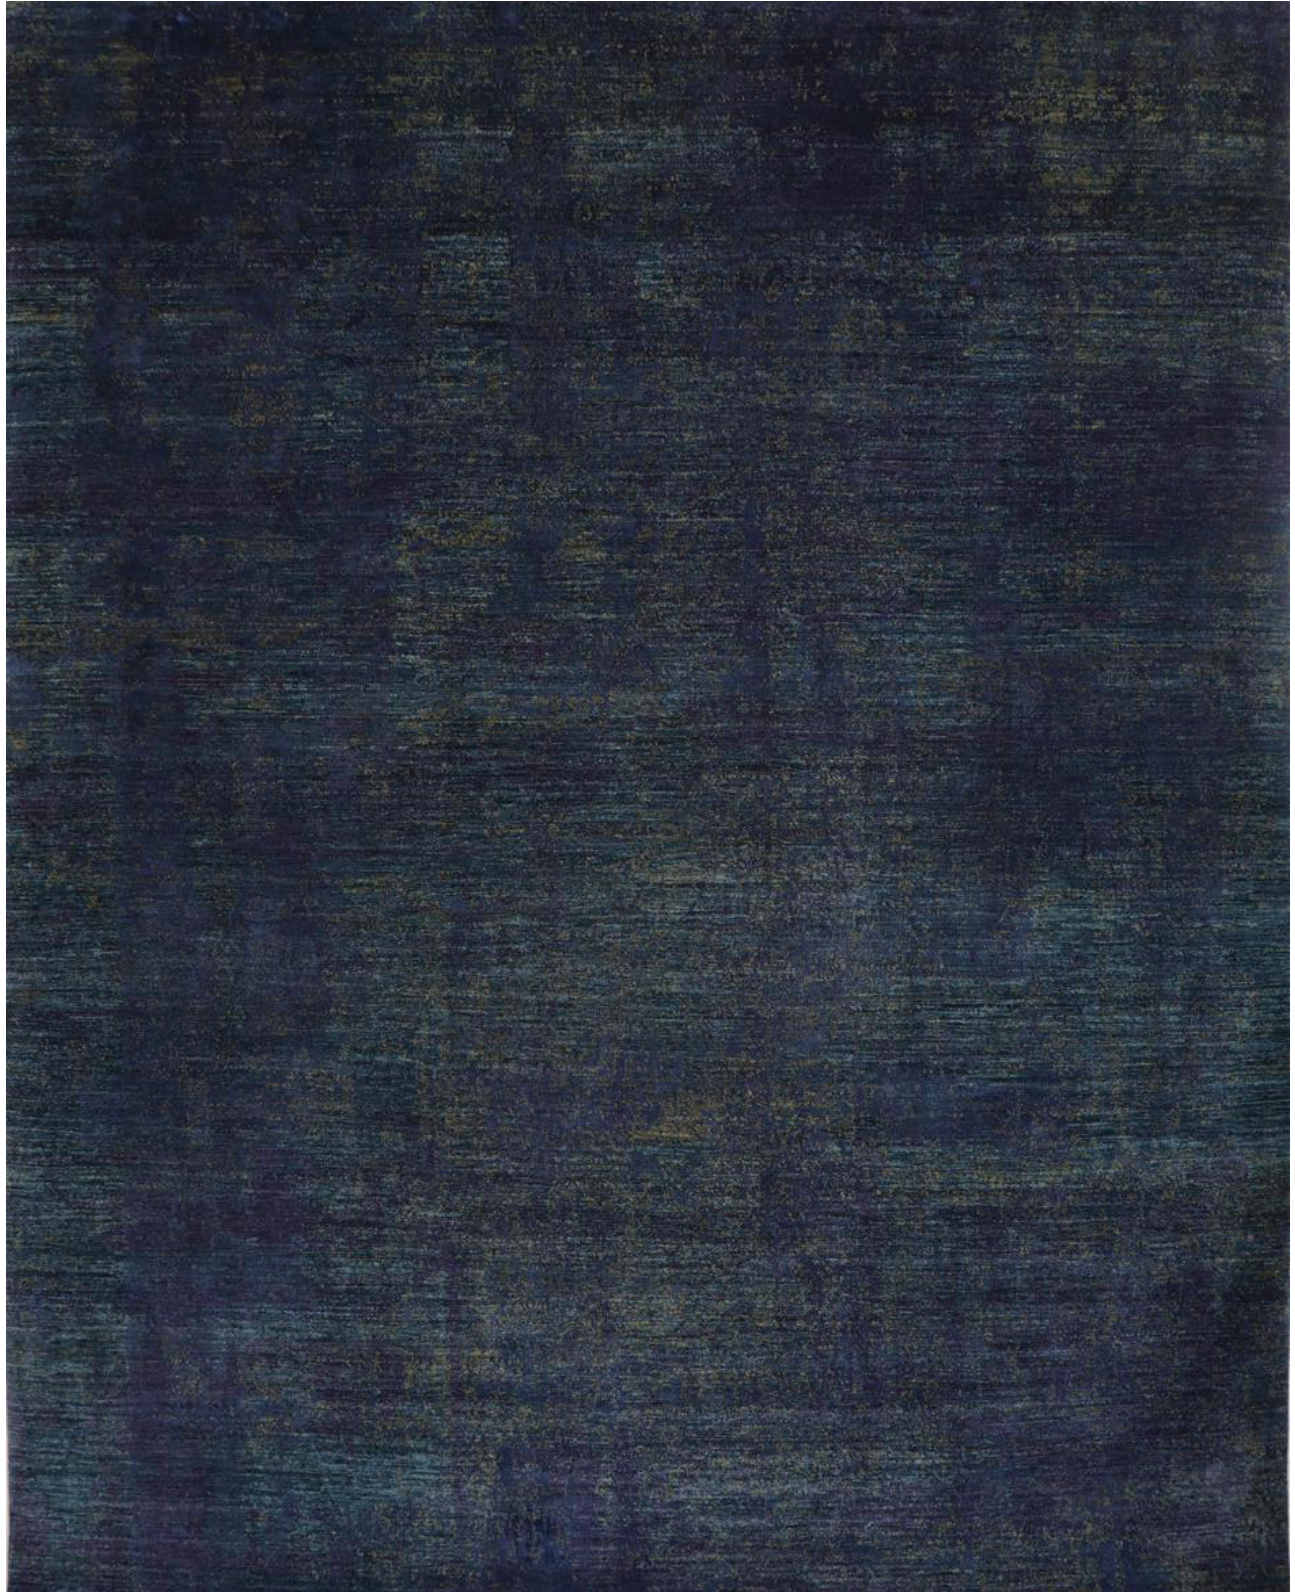

IMPRESSIONS
MIDNIGHT

Collection: SHOWROOM EXCLUSIVE
Material: WOOL & SILK

CRAFTED IN INDIA

SKU: AGE.112893
Quality: 11X11

DIGITAL RENDERING

Due to the nature of our handmade products and printed materials, the finished standard size and color of each rug may vary slightly.
Rug pictured is an 8 x 10 design unless otherwise noted.