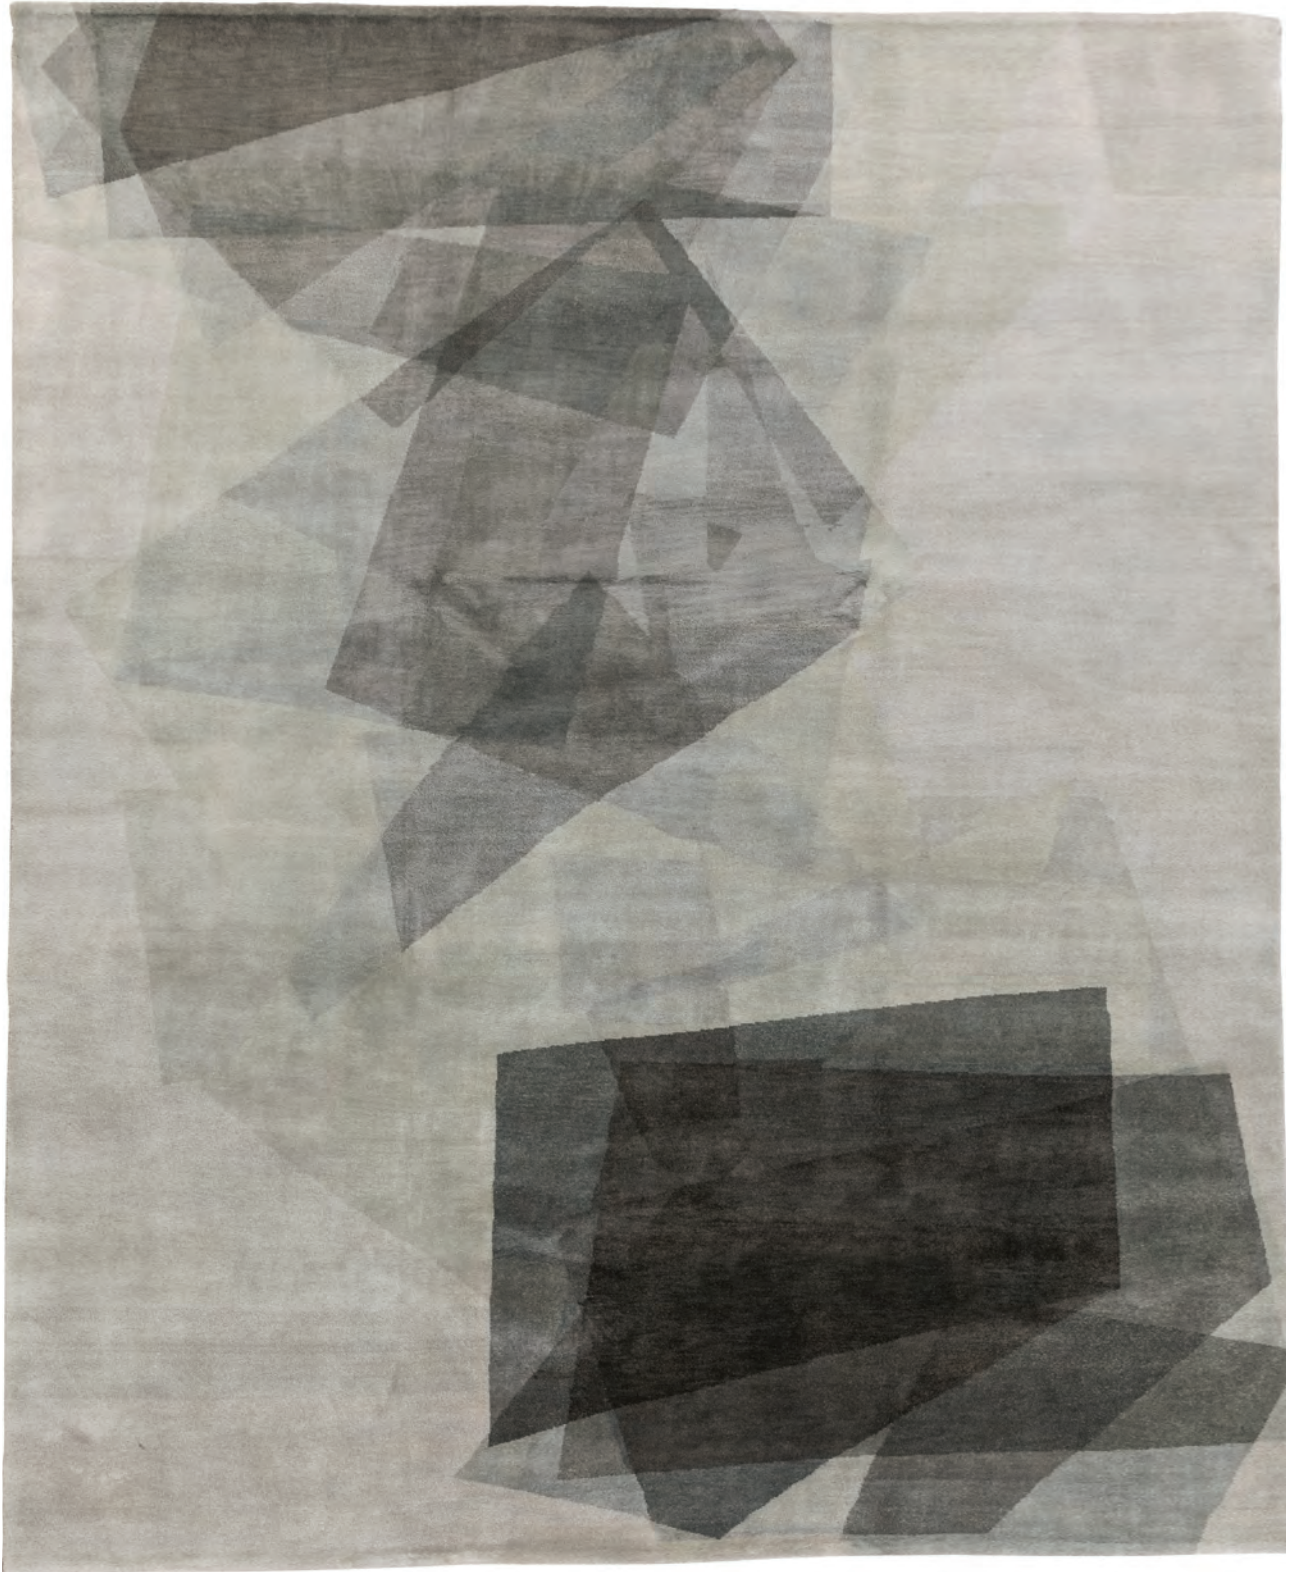

FADE
CHARCOAL

Designer Reserve | Nature Rocks
100% Wool

INDIA
AKK.FGEOA
TEMPES

Due to the nature of our handmade products and printed materials, the finished standard size and color of each rug may vary slightly. Rug pictured is an 8 x 10 design unless otherwise noted.