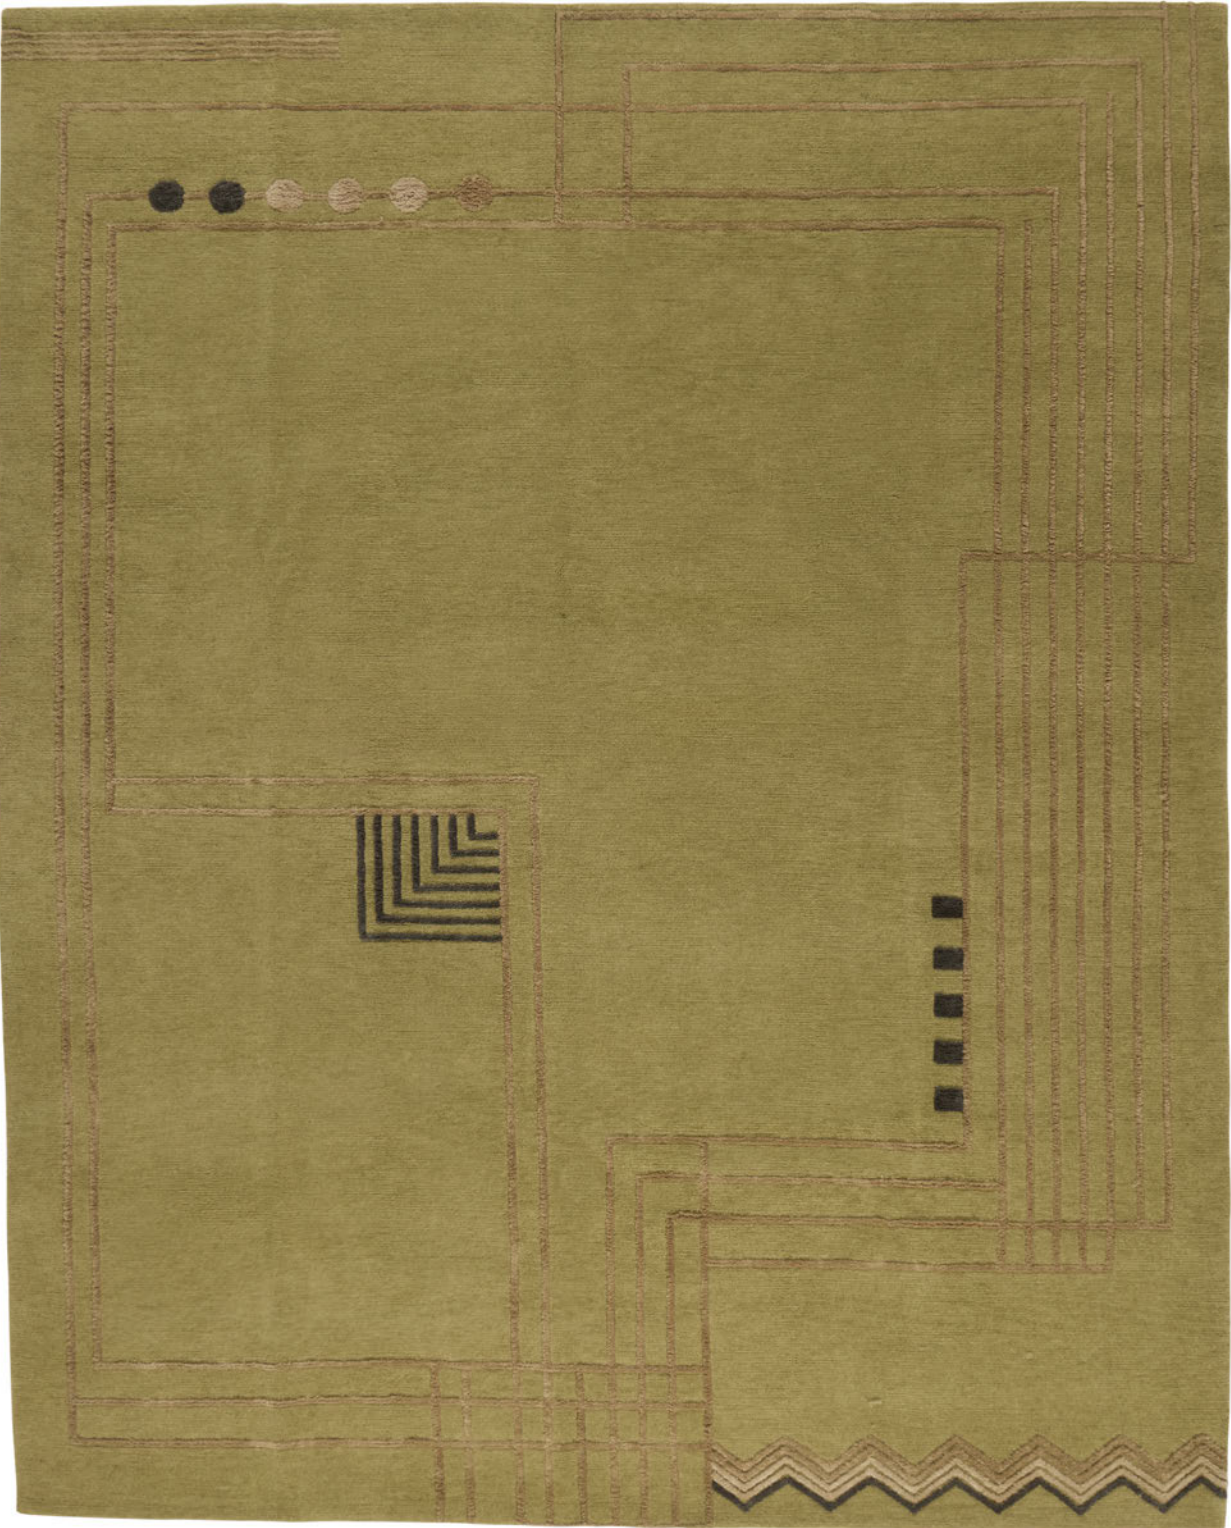

ELVIS
MOSS

Mid Century
Wool and Silk

NEPAL

AQW.MOSS
TIMPA SOFT

Due to the nature of our handmade products and printed materials, the finished standard size and color of each rug may vary slightly. Rug pictured is an 8 x 10 design unless otherwise noted.