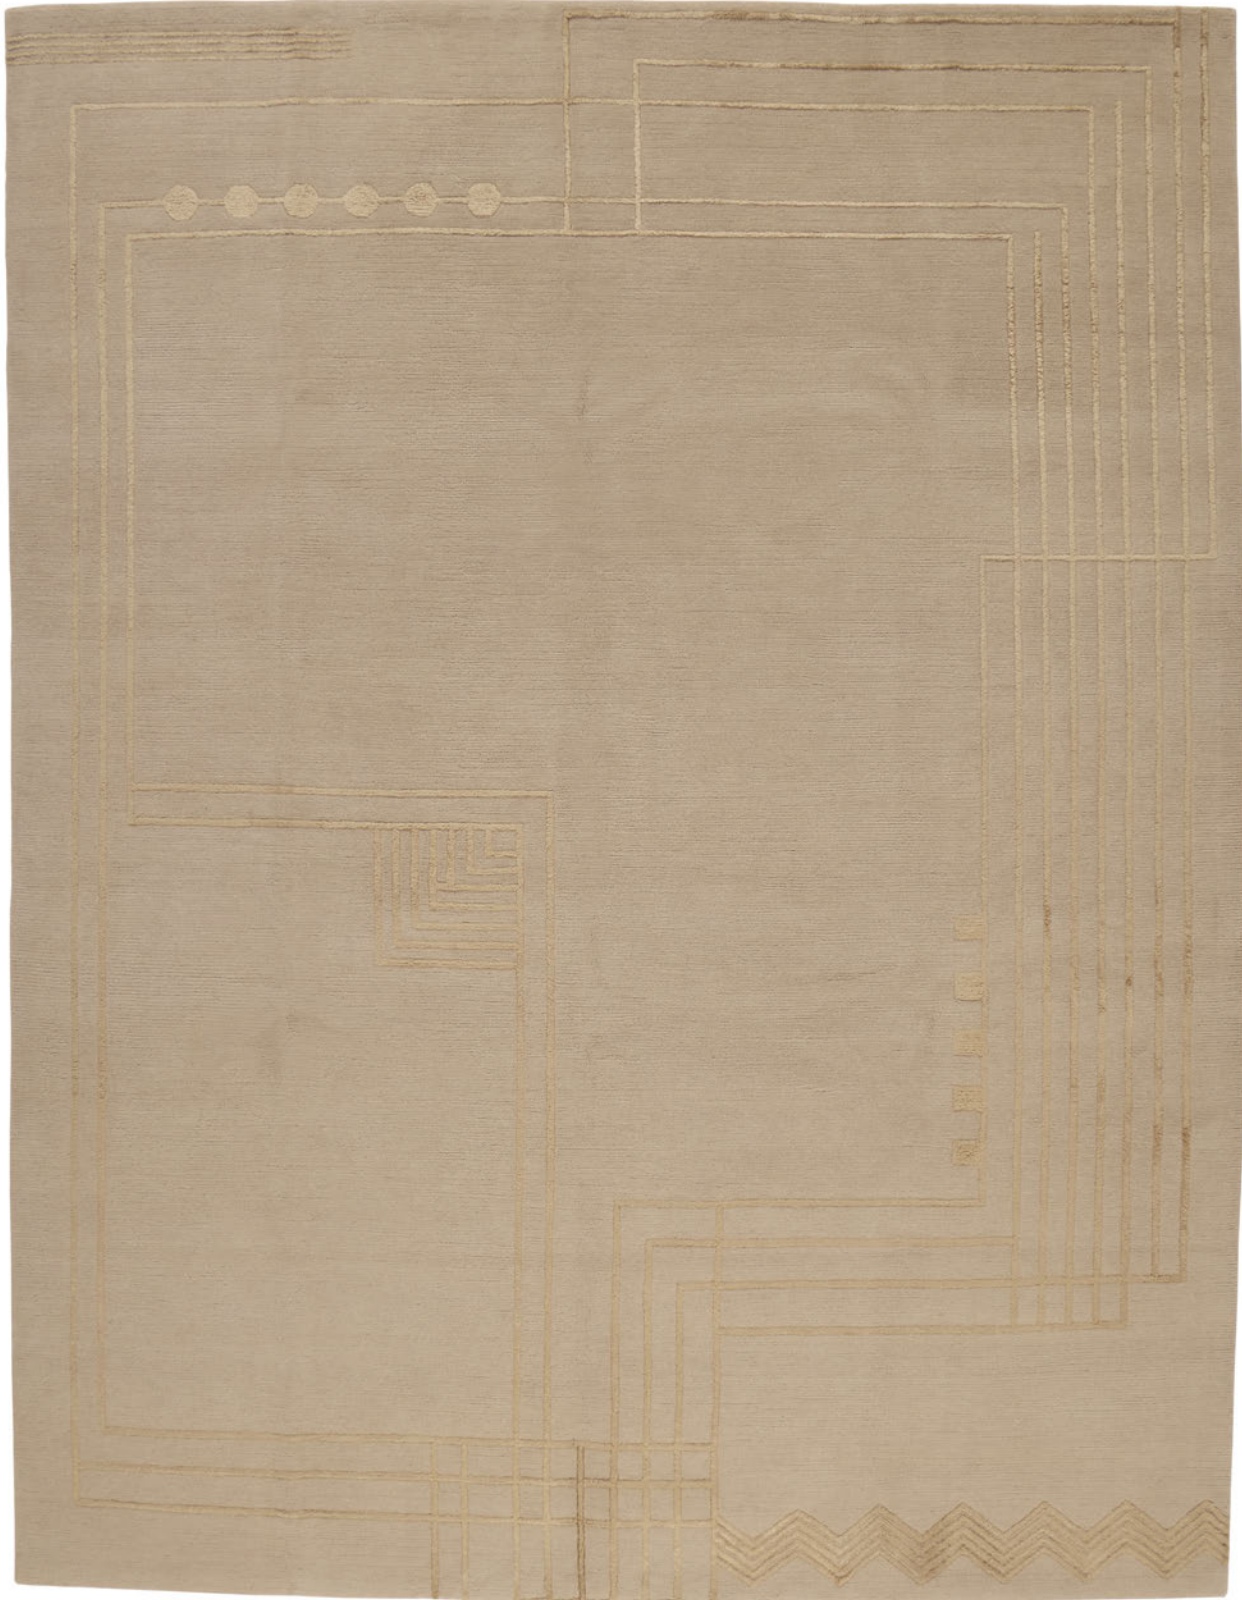

ELVIS II
GOLDEN FAWN

Mid Century
Wool and Silk

NEPAL

AQY.GLDFWN
TIMPA SOFT

Due to the nature of our handmade products and printed materials, the finished standard size and color of each rug may vary slightly.
Rug pictured is an 8 x 10 design unless otherwise noted.