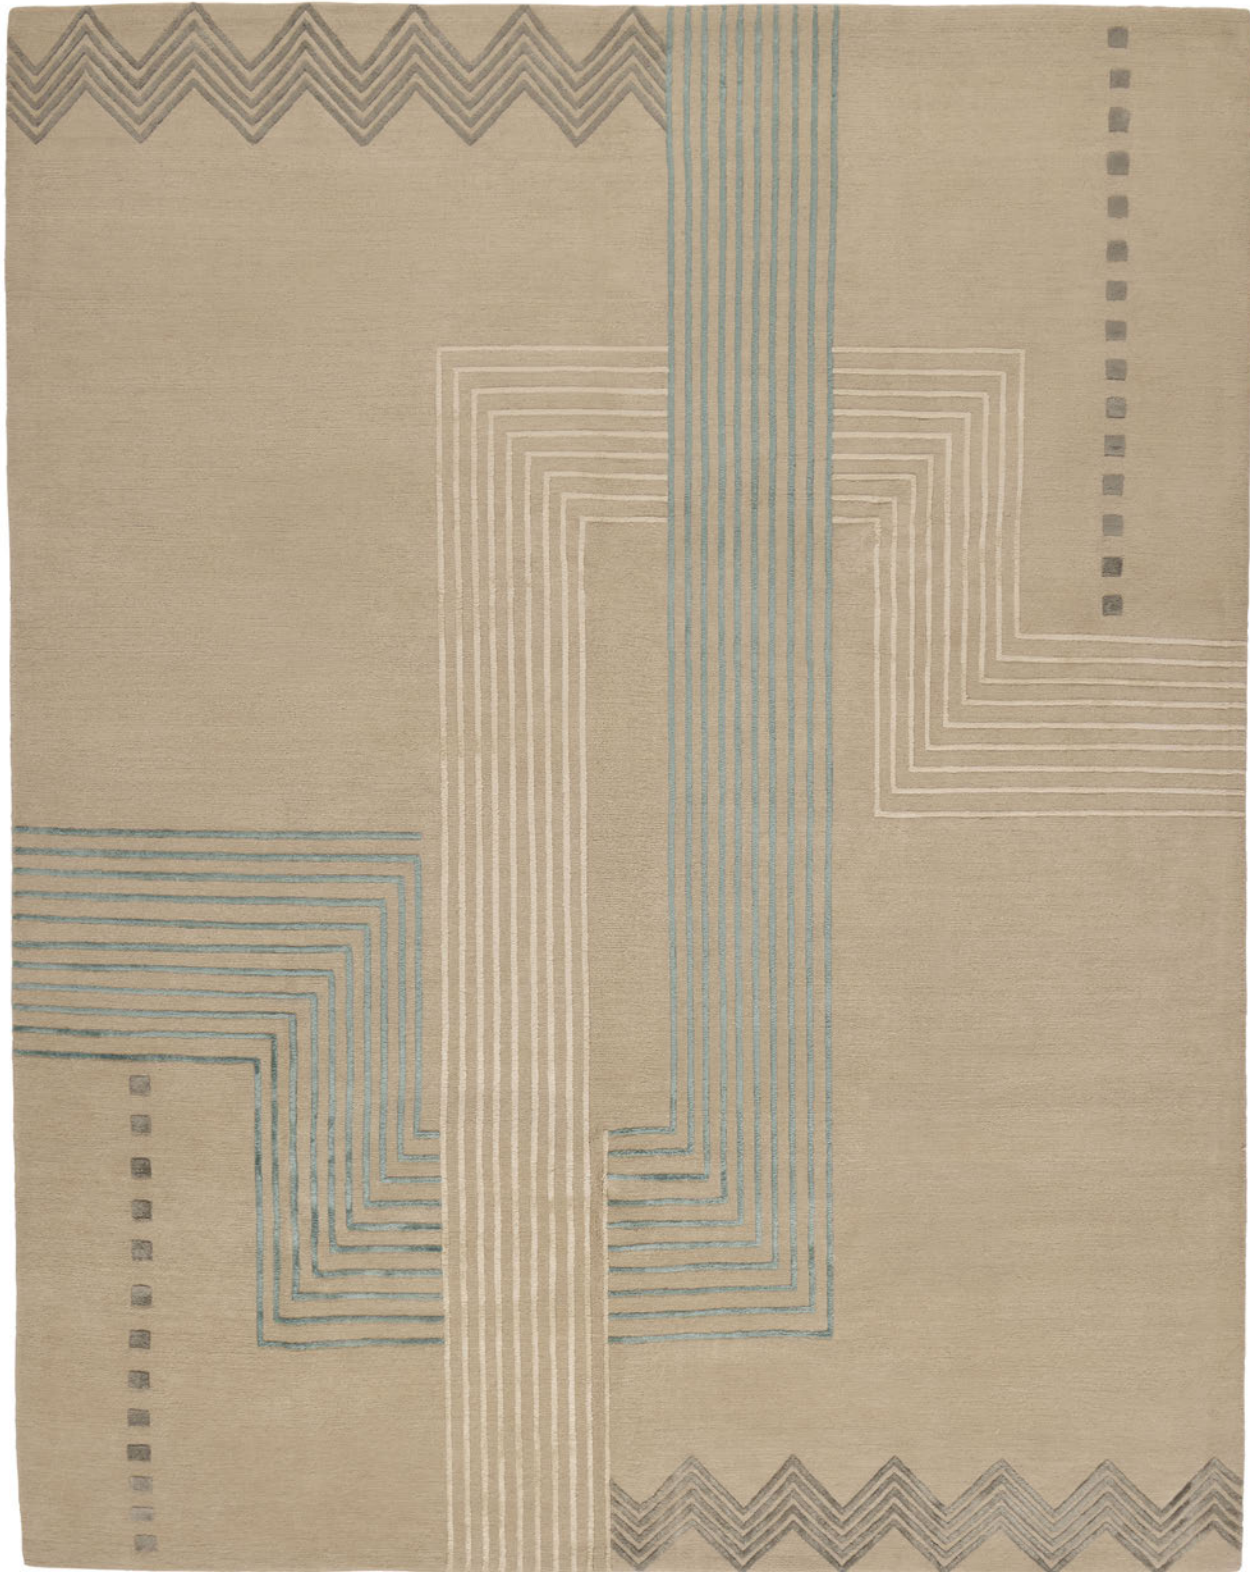

DORIS
TEAL

Mid Century
Wool and Silk

NEPAL

AQX.WHTEAL
KOTANA PLUS

Due to the nature of our handmade products and printed materials, the finished standard size and color of each rug may vary slightly. Rug pictured is an 8 x 10 design unless otherwise noted.