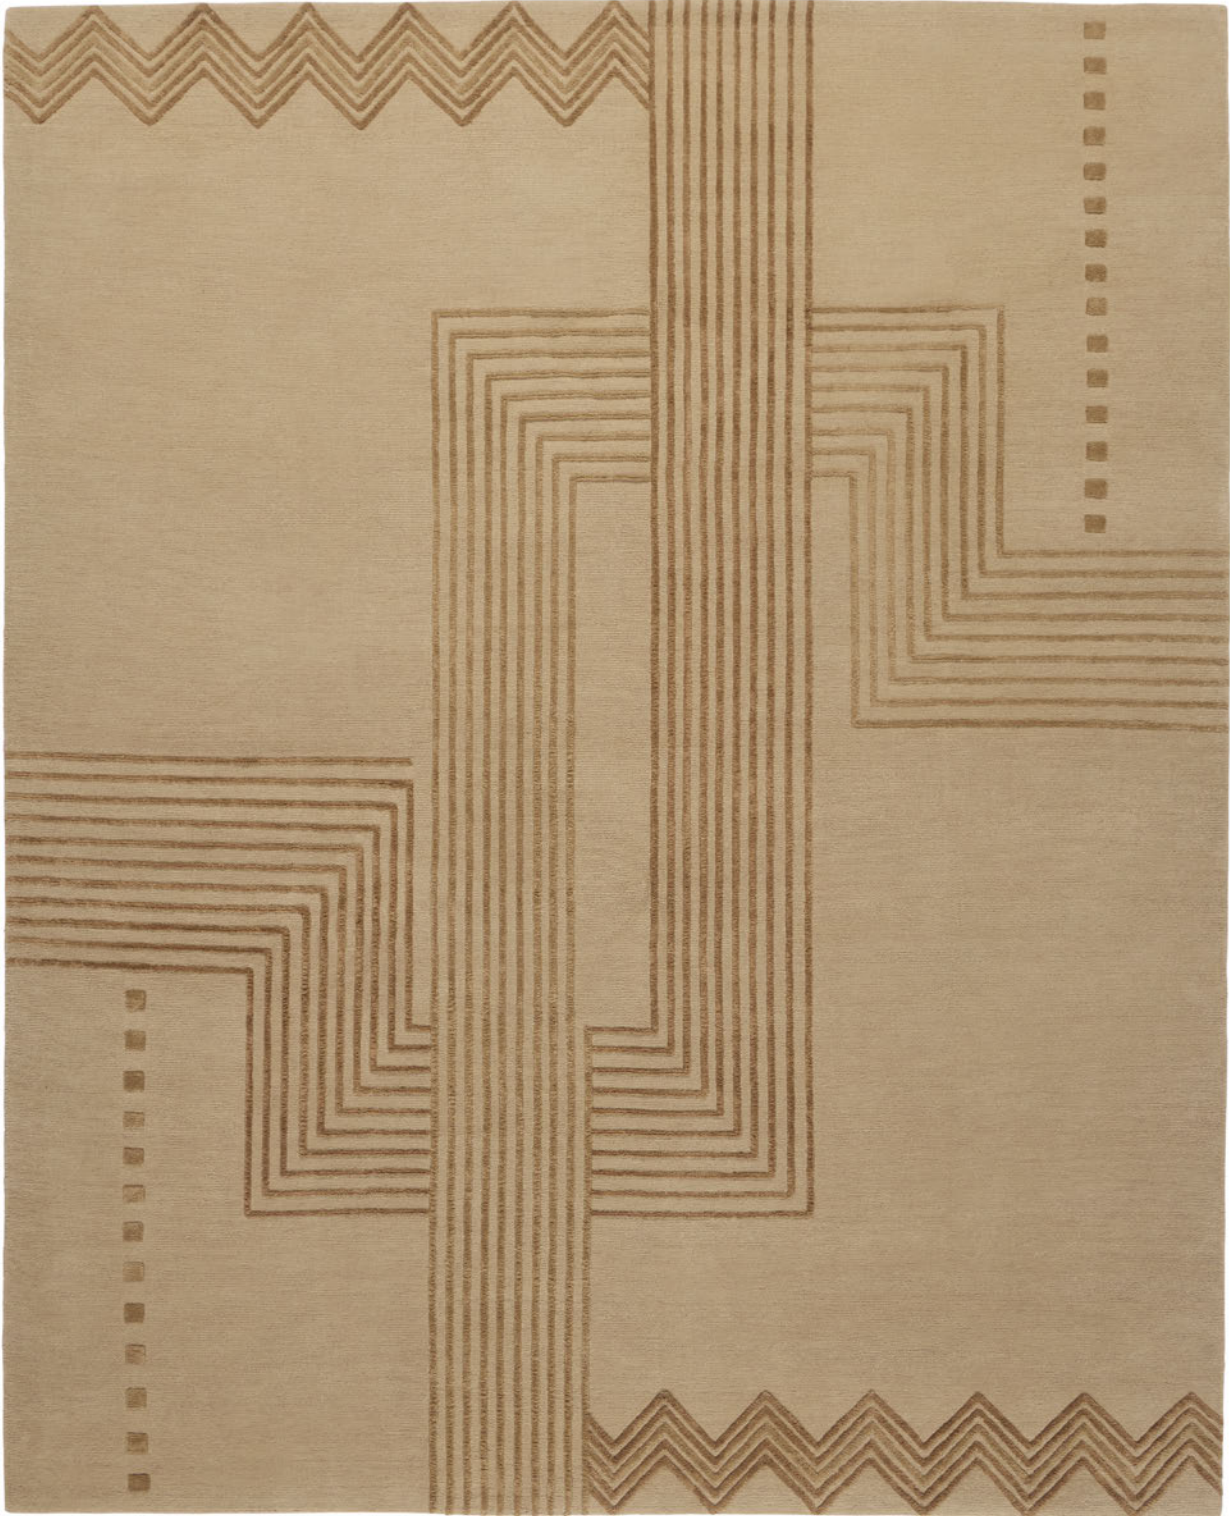

DORIS
ANTIQUÉ GOLD

Mid Century
Wool and Silk

NEPAL

AQX.ANTIGLD
KOTANA PLUS

Due to the nature of our handmade products and printed materials, the finished standard size and color of each rug may vary slightly. Rug pictured is an 8 x 10 design unless otherwise noted.