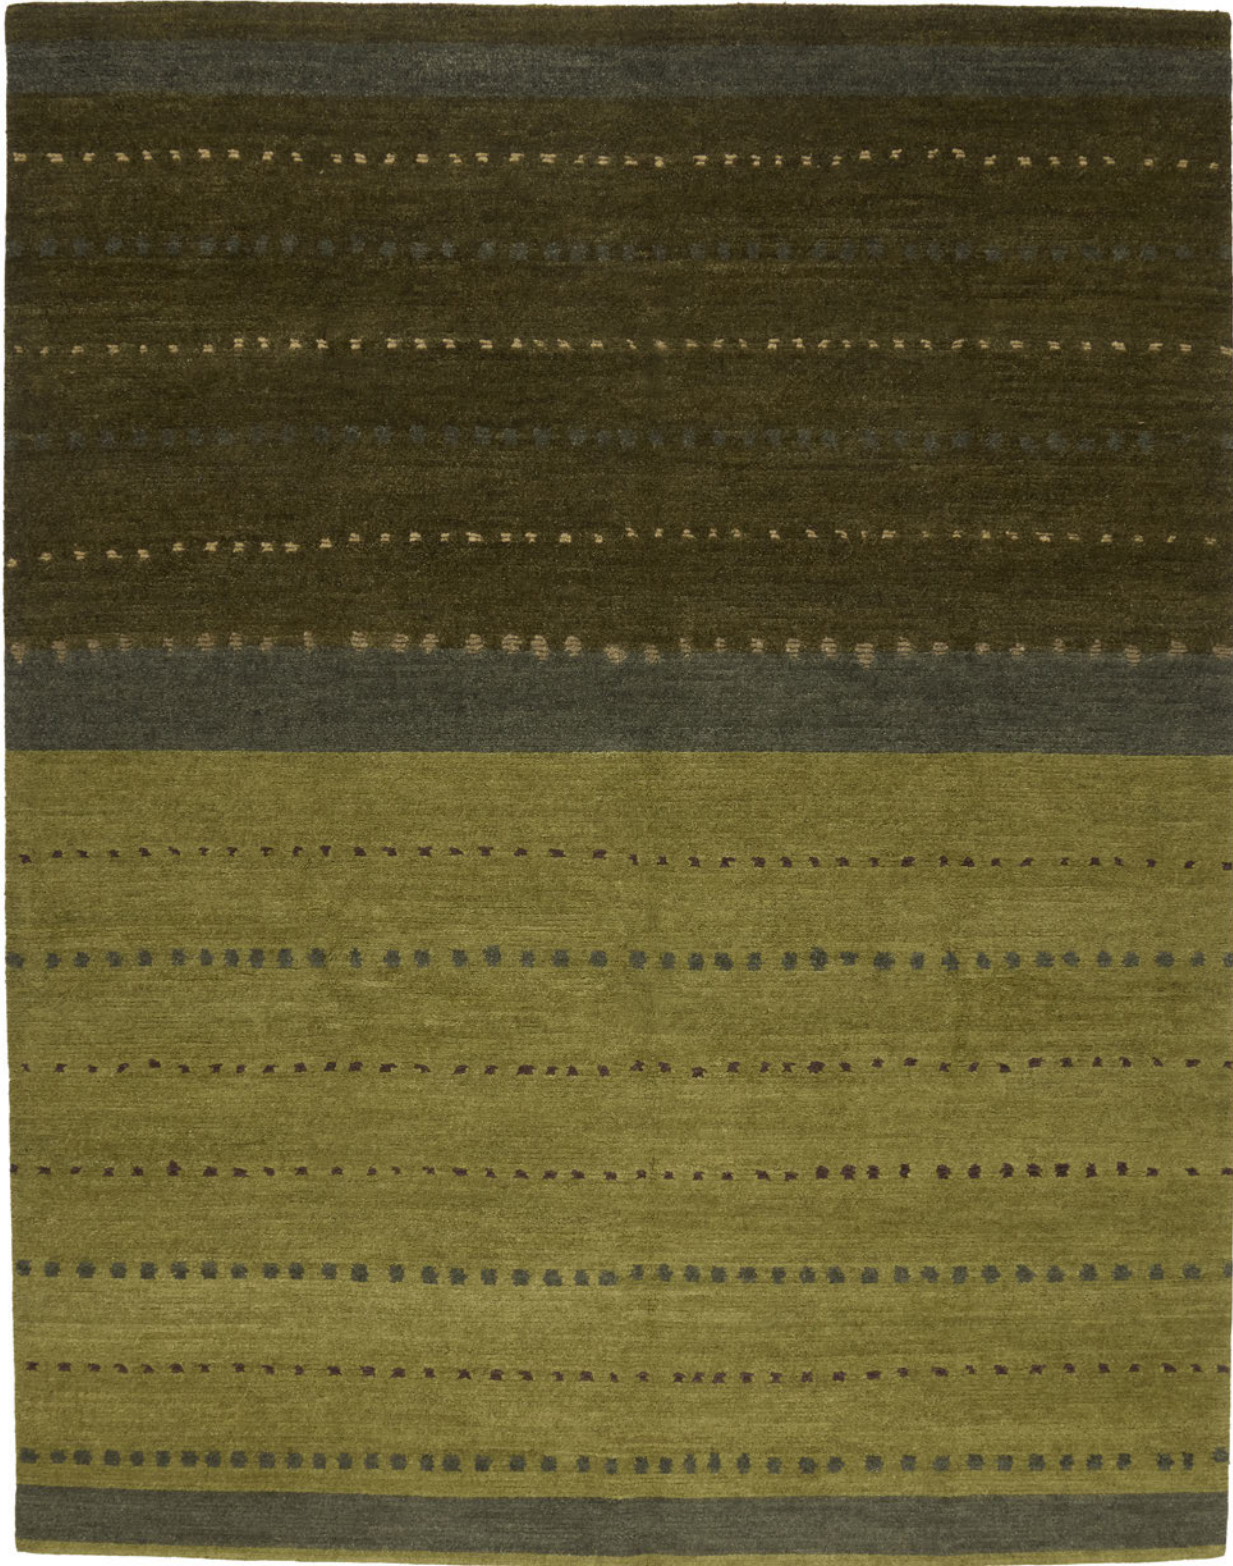

COCONINO
FOREST

Pure Textures
100% Wool

NEPAL

SV04.FOREST
LAMA

Due to the nature of our handmade products and printed materials, the finished standard size and color of each rug may vary slightly.
Rug pictured is an 8 x 10 design unless otherwise noted.