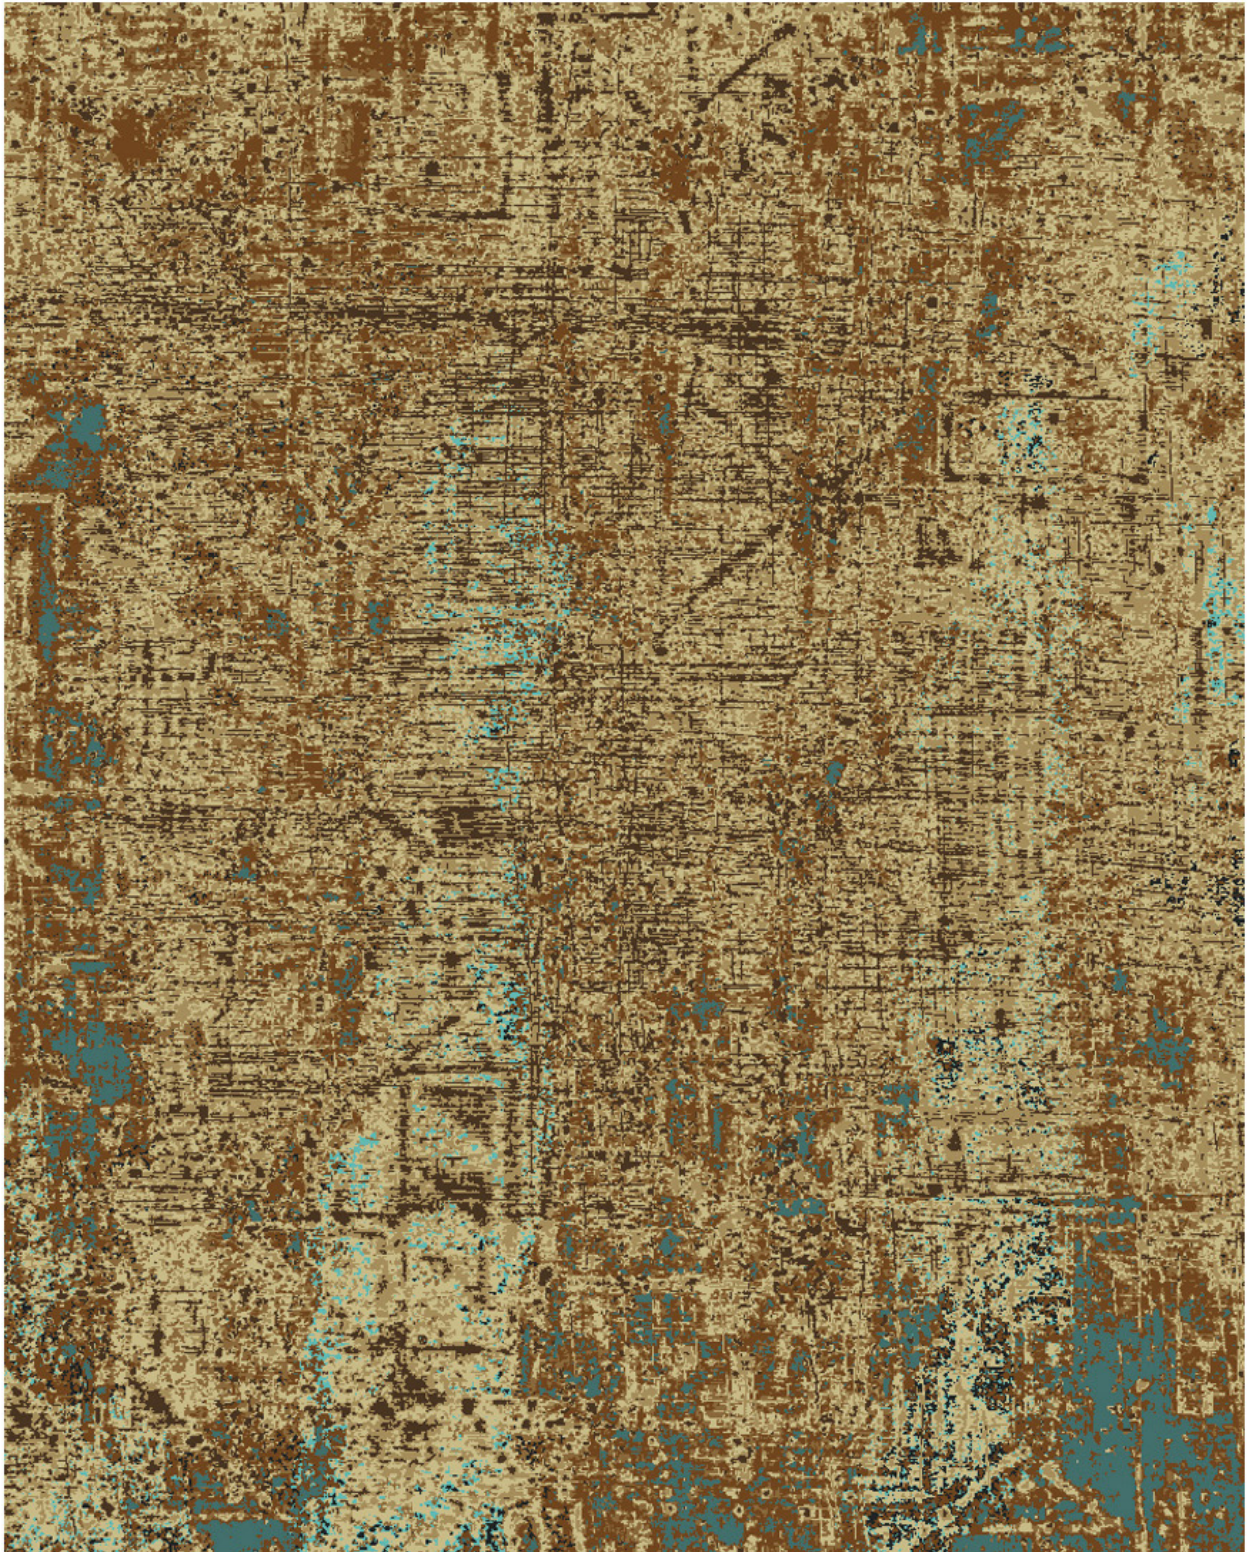

CITY LIGHTS
DESERT

Sculpted
100% Wool

INDIA

ACY.CITY27
SCULPTED

Due to the nature of our handmade products and printed materials, the finished standard size and color of each rug may vary slightly. Rug pictured is a rendering of the 8 x 10 design.